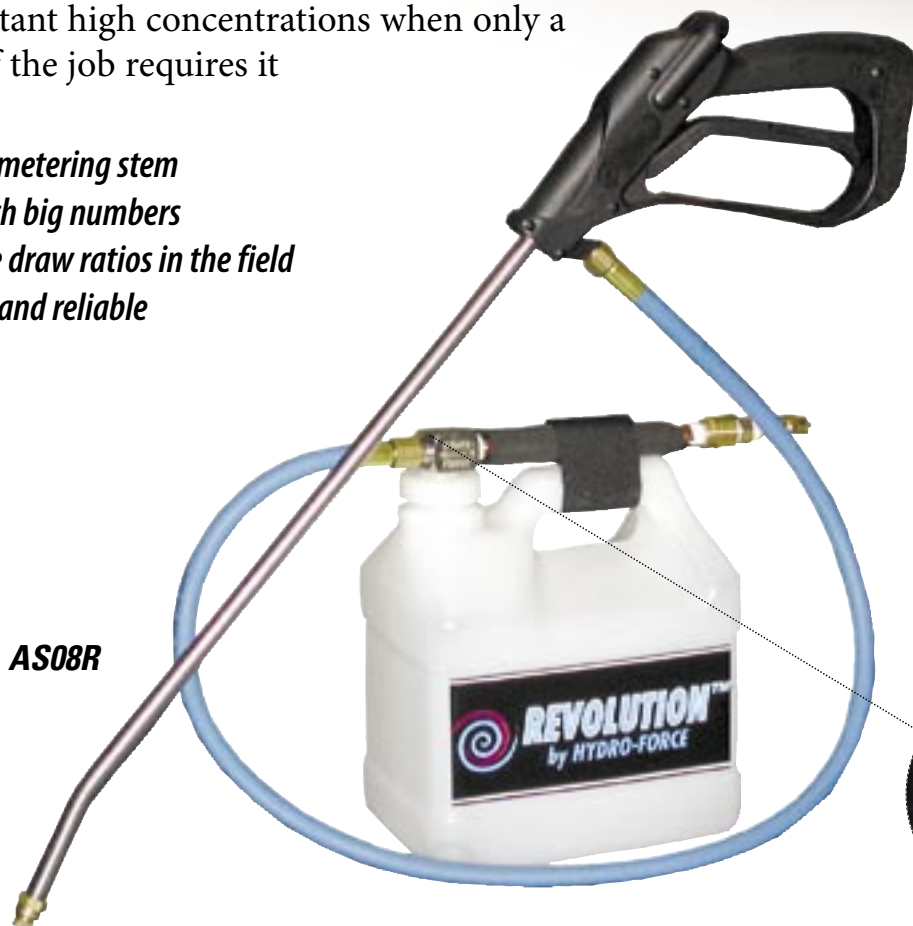

The same great quality as the Hydro-Force sprayer but this one's adjustable on the fly!

Revolution Injection Sprayers

Apply any chemical in your truck with the Revolution. Get ratios of 1:4 up to 1:64 with a simple turn of a knob. When you come to that grimy area in front of the couch, turn the knob for higher concentrations of cleaner, turn it lower for light soils.

Now you, the professional, decide your mix ratio on prespray; heavy for heavy soil, light for light soil. You won't need constant high concentrations when only a small portion of the job requires it

- *Stainless steel metering stem*
- *Large knob with big numbers*
- *Can recalibrate draw ratios in the field*
- *More accurate and reliable*

AS08R

Adjust solution on the fly with the adjustable metering tip!