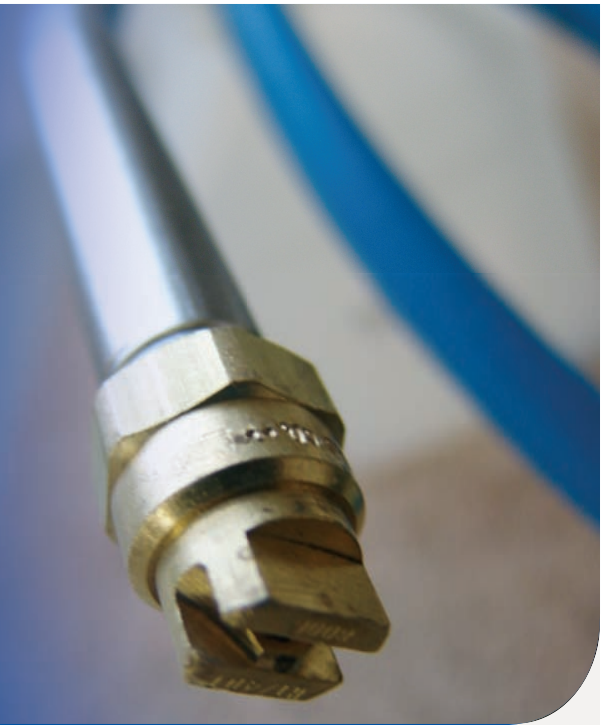

The same great quality as the Hydro-Force sprayer but this one's adjustable on the fly!

- **Stainless steel metering stem**
- **Large knob with big numbers**
- **Can recalibrate draw ratios in the field**
- **More accurate and reliable**

## Revolution Injection Sprayers

Apply any chemical in your truck with the Revolution. Get ratios of 1:4 up to 1:64 with a simple turn of a knob. When you come to that grimy area in front of the couch, turn the knob for higher concentrations of cleaner, turn it lower for light soils.