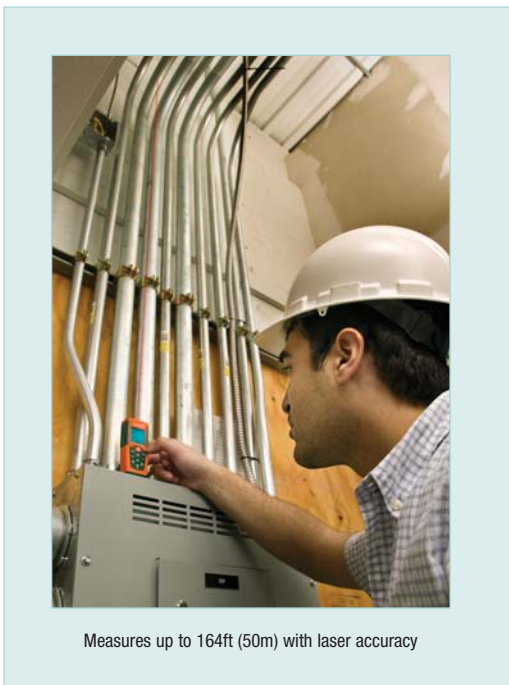

# Laser Distance Meter

**Laser measurement accurate to 0.06 inches**

*With Historical Storage that recalls the previous 20 records (measured or calculated results)*

## Features:

- Measures from 2" to 164' (0.05 to 50m)
- Automatically calculates Area and Volume
- Indirect measurement using Pythagorean theorem
- Continuous measurement function with Min/Max distance tracking updates every 0.5 seconds
- Addition/Subtraction
- Front or rear edge reference
- Low battery indicator
- Double molded housing (IP54)
- Auto power off
- Complete with carrying case and 2 AAA batteries

Measures up to 164ft (50m) with laser accuracy

Specifications	
Measurement Range	2" to 164' (0.05 to 50m)
Accuracy (up to 32'/10m)	±0.06" (±1.5mm)
Resolution	0.001" (0.001m)
Length Add calculation	99'11" (99.99m)
Area calculation	999.99 sq. ft. (999.99m <sup>2</sup> )
Volume calculation	999.99 cu. ft. (999.99m <sup>3</sup> )
Laser Power Off	after 30 seconds
Auto Power Off	after 3 minutes
Power Supply	2 AAA Batteries
Dimensions	4.5 x 1.9 x 1.1" (115 x 48 x 28mm)
Weight	5.3oz (150g)