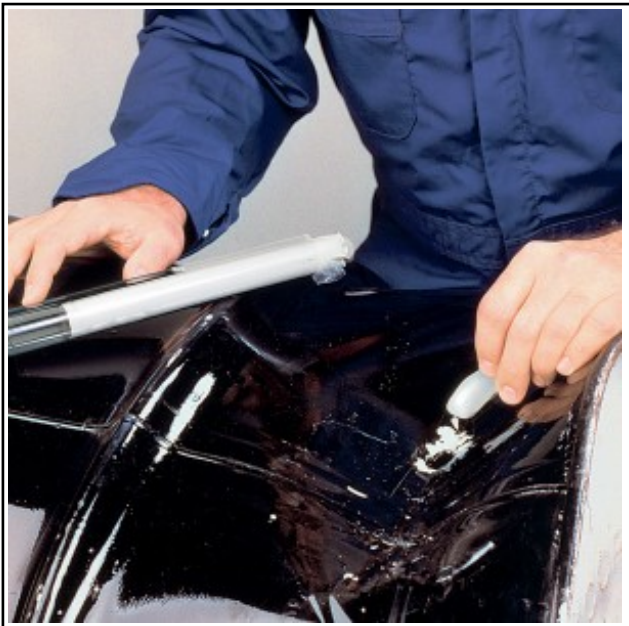

Epoxy Putty #A-EPOXY-CS - 7" Stick, 24 each/package

Make emergency patches and repairs to a wide variety of materials.

- This versatile Putty adheres to steel, glass, metals, masonry, wood and many plastics. Sets in 20 minutes — hard as cement in an hour. Store unused Putty in re-sealable tube. Solvent-free, non-toxic.