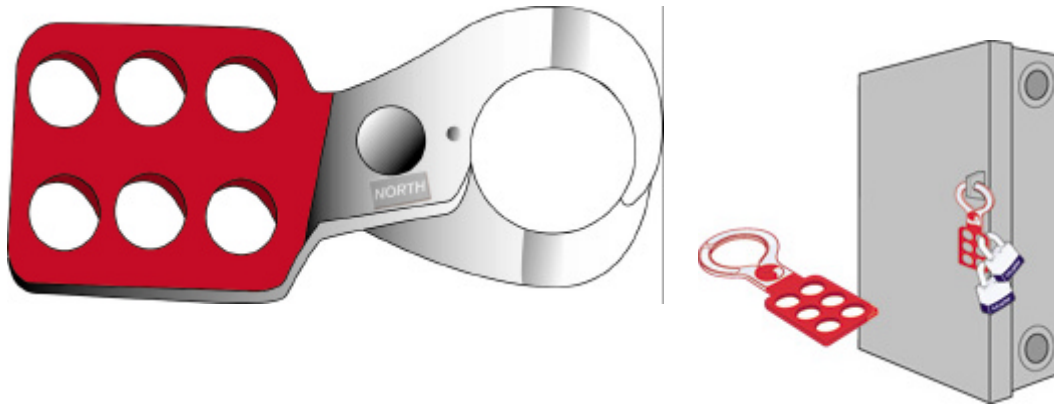

Technical Data Sheet

NORTH

Subject: M-Safe R60ML Metal Lockout Hasp

➤ **DESCRIPTION**

Design	Metal lockout hasp 1 inch diameter jaw opening Single scissor type Painted handle Accommodates 6 padlocks
Features	Good resistance
Material	Light duty steel
Colour	Available in Red

➤ **DIMENSIONS**

Model	Overall Length	Overall Width	Holes	Lock Hole Dia
R60ML	4.370 in (111 mm)	1.500 in (38 mm)	6	0.380 in dia (9.7 mm)

Made in Canada