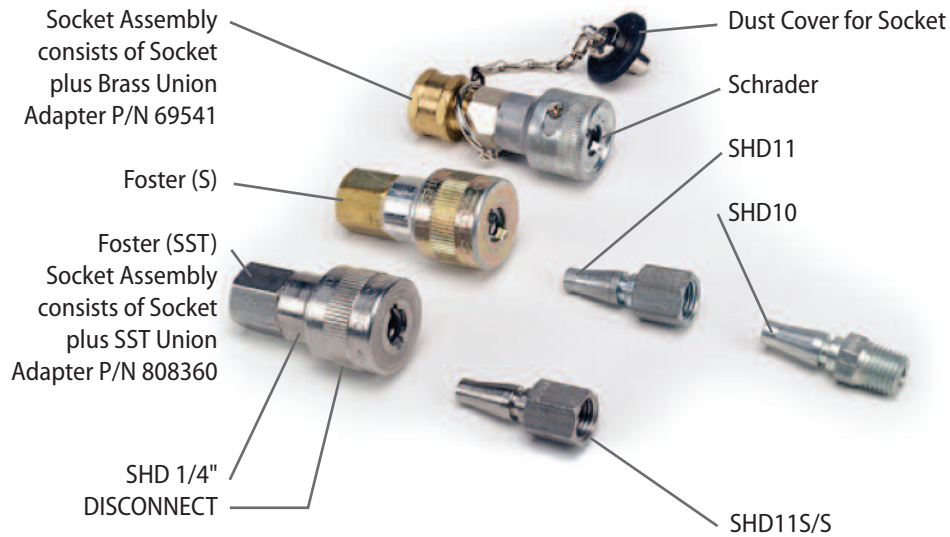

## Quick-Disconnect Fittings for MSA Air-Line Respirators

### Foster / Schrader Interchange

Brand	Socket Assembly	Socket	Male Plug w/ 1/4" Female npt	Male Plug w/ 1/4" npt Male	Dust Cover Socket	Dust Cover Plug
Foster Steel <b>B</b>	467044	628770	55716	56549	59686	486289
Foster (SST) <b>B</b>	801016	636459	636460	None	59686	486289
Schrader <b>B</b>	467044	628770	55716	56549	59686	486289

### Foster Stainless Steel (SST)

Brand	Socket Assembly	Socket	Male Plug w/ 1/4" Female npt	Male Plug w/ 1/4" npt Male	Dust Cover Socket	Dust Cover Plug
Foster (SST) <b>D</b>	800805	636473	637851	None	None	None
Hansen (BR) <b>D</b>	471501	630311	630313	630312	637234	634686

## Union Adapters

Union Adapters: Brass or Stainless Steel:  
Male to Female = 1/4" NPT Male X 3/4"-16 Female (MSA 3/8" Airline Hose Thread)

Union Adapters: Brass or Stainless Steel:  
Male to Male = 1/4" NPT Male X 3/4"-16 Male (MSA 3/8" Airline Hose Thread)