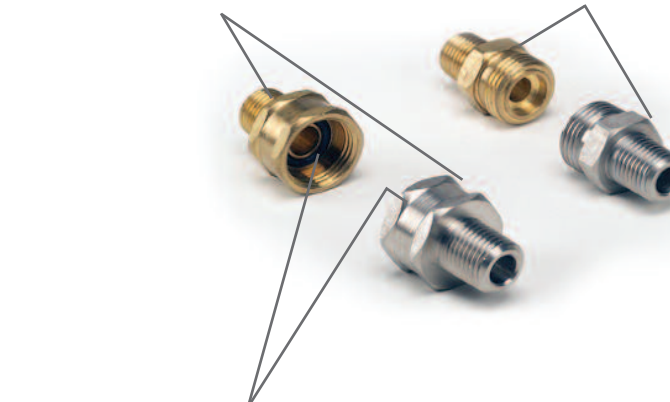

## CEJN Chrome Locking

Brand	Socket Assembly	Socket	Male Plug w/ 1/4" Female npt	Male Plug w/ 1/4" npt Male	Dust Cover Socket	Dust Cover Plug
CEJN Locking <b>E</b> (2-pc socket assy)	479001	631870	479026	479020	636349	634450
CEJN Locking 1/4" <b>E</b> (1-pc socket assy)	476956	None	479026	479020	636349	634450

## Snap-tite Aluminum (AL) Locking Snap-tite Stainless Steel (SST) Locking Snap-tite Brass (BR) Locking

Brand	Socket Assembly	Socket	Male Plug w/ 1/4" Female npt	Male Plug w/ 1/4" npt Male	Dust Cover Socket	Dust Cover Plug
Snap-tite (AL) Locking <b>F</b>	479032	None	479027	None	None	634450
Snap-tite (SST) Locking <b>F</b>	479033	None	479028	479022	None	634450
Snap-tite (BR) Locking <b>F</b>	479034	None	479029	479023	None	634450

# Adapters and Bushings

## Union Adapters

Union Adapters: Brass or Stainless Steel:  
Male to Female = 1/4" NPT Male X 3/4"-16 Female (MSA 3/8" Airline Hose Thread)

Union Adapters: Brass or Stainless Steel:  
Male to Male = 1/4" NPT Male X 3/4"-16 Male (MSA 3/8" Airline Hose Thread)