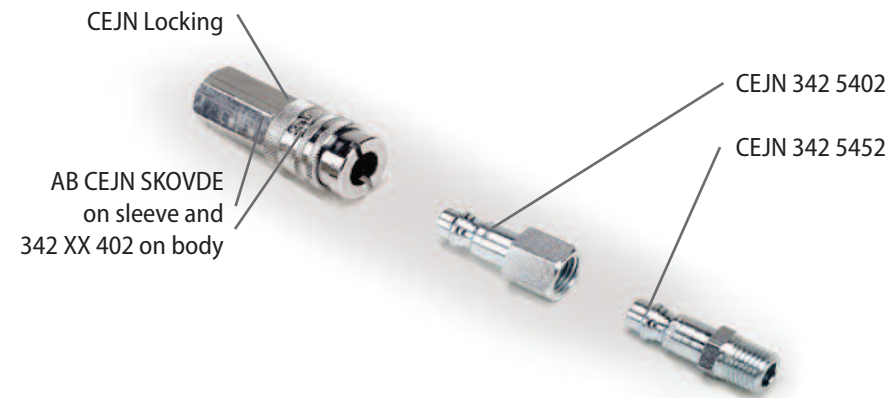

# Quick-Disconnect Fittings for Air-Line Hose

For Inter-connecting Airline Hoses, only the following fittings are approved:

Brand	Plug & Socket Assembly	Socket Assembly	Male Plug w/ 3/4"-16 Male
CEJN Locking <b>E</b>	479009	476956	476955
Snap-tite (AL) Locking <b>F</b>	479010	479032	479015

## CEJN Chrome Locking

Brand	Socket Assembly	Socket	Male Plug w/ 1/4" Female npt	Male Plug w/ 1/4" npt Male	Dust Cover Socket	Dust Cover Plug
CEJN Locking <b>E</b> (2-pc socket assy)	479001	631870	479026	479020	636349	634450
CEJN Locking 1/4" <b>E</b> (1-pc socket assy)	476956	None	479026	479020	636349	634450