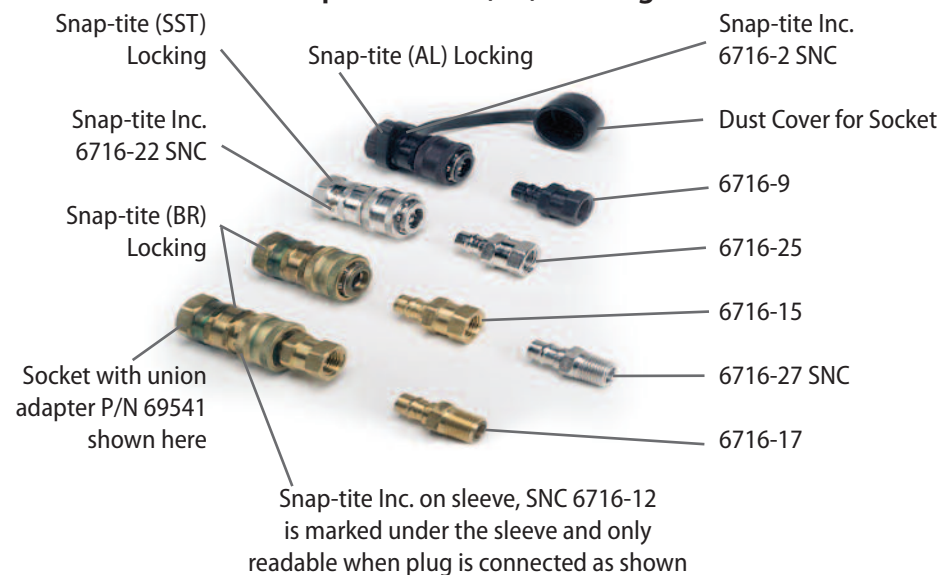

Snap-tite Aluminum (AL) Locking Snap-tite Stainless Steel (SST) Locking Snap-tite Brass (BR) Locking