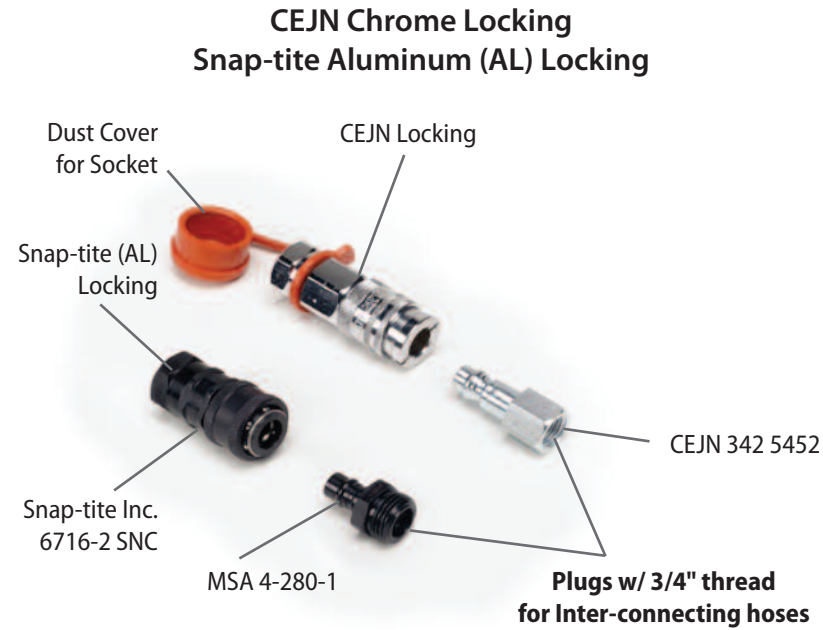

### Foster Brass (BR) Hansen Stainless Steel (SST) Hansen Brass (BR)

Brand	Socket Assembly	Socket	Male Plug w/ 1/4" Female npt	Male Plug w/ 1/4" npt Male	Dust Cover Socket	Dust Cover Plug
Foster (BR) <b>B</b>	470194	629980	629981	473501	636914	634687
Hansen (SST) <b>B</b>	471779	628768	628208	473502	636914	634687

### Snap-tite Aluminum (AL) Snap-tite Stainless Steel (SST) Snap-tite Brass (BR)

Brand	Socket Assembly	Socket	Male Plug w/ 1/4" Female npt	Male Plug w/ 1/4" npt Male	Dust Cover Socket	Dust Cover Plug
Snap-tite (AL) <b>C</b>	455019	66272	66274	66273	633560	634450
Snap-tite (SST) <b>C</b>	471778	629673	629672	629671	633560	634450
Snap-tite (BR) <b>C</b>	471777	630305	630307	630306	633560	634450

**PLEASE NOTE:**  
Fittings with the same letter code in **bold** are interchangeable.

# Quick-Disconnect Fittings for Air-Line Hose

For Inter-connecting Airline Hoses, only the following fittings are approved:

Brand	Plug & Socket Assembly	Socket Assembly	Male Plug w/ 3/4"-16 Male
CEJN Locking <b>E</b>	479009	476956	476955
Snap-tite (AL) Locking <b>F</b>	479010	479032	479015