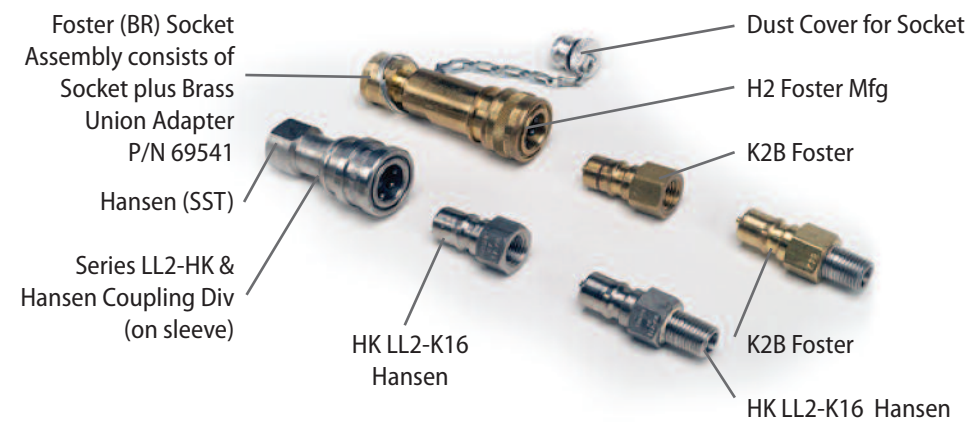

Foster Brass (BR) Hansen Stainless Steel (SST) Hansen Brass (BR)

Brand	Socket Assembly	Socket	Male Plug w/ 1/4" Female npt	Male Plug w/ 1/4" npt Male	Dust Cover Socket	Dust Cover Plug
Foster (BR) B	470194	629980	629981	473501	636914	634687
Hansen (SST) B	471779	628768	628208	473502	636914	634687