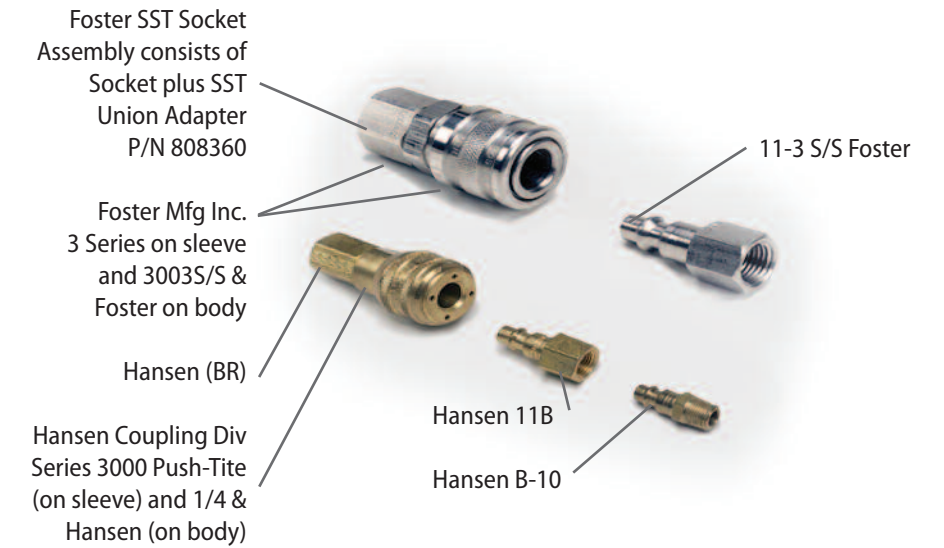

## Quick-Disconnect Fittings for MSA Air-Line Respirators

### Foster / Schrader Interchange

Brand	Socket Assembly	Socket	Male Plug w/ 1/4" Female npt	Male Plug w/ 1/4" npt Male	Dust Cover Socket	Dust Cover Plug
Foster Steel <b>B</b>	467044	628770	55716	56549	59686	486289
Foster (SST) <b>B</b>	801016	636459	636460	None	59686	486289
Schrader <b>B</b>	467044	628770	55716	56549	59686	486289

### Foster Stainless Steel (SST)

Brand	Socket Assembly	Socket	Male Plug w/ 1/4" Female npt	Male Plug w/ 1/4" npt Male	Dust Cover Socket	Dust Cover Plug
Foster (SST) <b>D</b>	800805	636473	637851	None	None	None
Hansen (BR) <b>D</b>	471501	630311	630313	630312	637234	634686