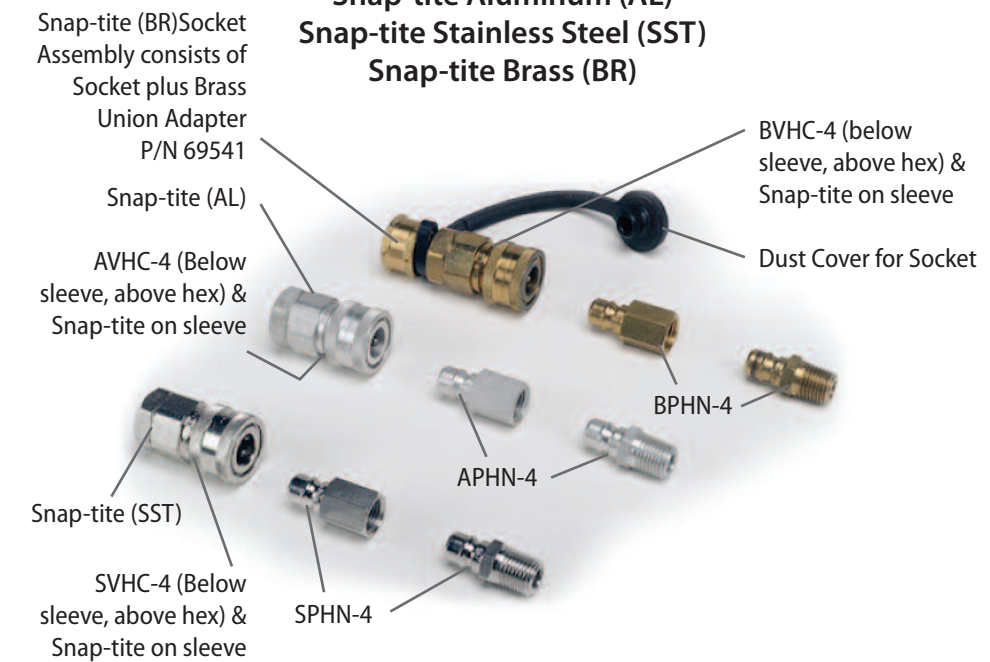

Snap-tite Aluminum (AL) Snap-tite Stainless Steel (SST) Snap-tite Brass (BR)

Brand	Socket Assembly	Socket	Male Plug w/ 1/4" Female npt	Male Plug w/ 1/4" npt Male	Dust Cover Socket	Dust Cover Plug
Snap-tite (AL) C	455019	66272	66274	66273	633560	634450
Snap-tite (SST) C	471778	629673	629672	629671	633560	634450
Snap-tite (BR) C	471777	630305	630307	630306	633560	634450

PLEASE NOTE:
Fittings with the same letter code in **bold** are interchangeable.