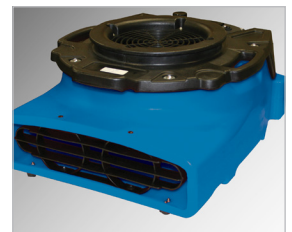

### Syclone | FlowMaster Airmover

The Syclone FlowMaster air mover is designed for the professional restorer. Its compact, low profile design takes up less space than traditional centrifugal and axial air movers. Loaded with features, the FlowMaster is a top performer. Variable speed control allows users to dial in the exact airflow. Low amp draw and dual GFCI outlet allow multiple units to be daisy chained on a single circuit. Lighted power cord lets you know the outlet has power. Choose from five different drying positions to reach all surfaces. Built in kick stand allows unit to direct airflow at a 15 degree up angle. Stackable up to 4 units high. Molded in handles make it easy to move the unit to and from the job site. Access to the impeller and motor is easy due to the two-piece housing design, which makes cleaning simple and fast. Optional HEPA filter attachment easily snaps on to the Syclone FlowMaster air mover to turn it into an air scrubber.

Variable Speed Control

Built-in Kick Stand

Optional HEPA Filter Attachment

Stackable

Available in Blue

### SPECIFICATIONS

Item	Description
1682-5325	Syclone Flowmaster RED variable speed air mover (ea)
1683-5326	Syclone Flowmaster BLUE variable speed air mover (ea)
1683-5720	Syclone Flowmaster HEPA filter (ea)

Dimensions	20.5" L x 17.5" W x 9.75" H
Weight	27.6 lbs
Housing	Rotational molded polyethylene
Amps	1.9 amps
Controls	Variable speed with On/Off switch
Air Flow CFM 2	325 cfm

Power cord	Lighted 20"
Fan	Aluminum impeller
Power outlet	Dual GFCI
Motor rating	195 watts (1/4 HP)
Accessories	Optional HEPA filter attachment
Certification	ETL tested to UL/CSA standards